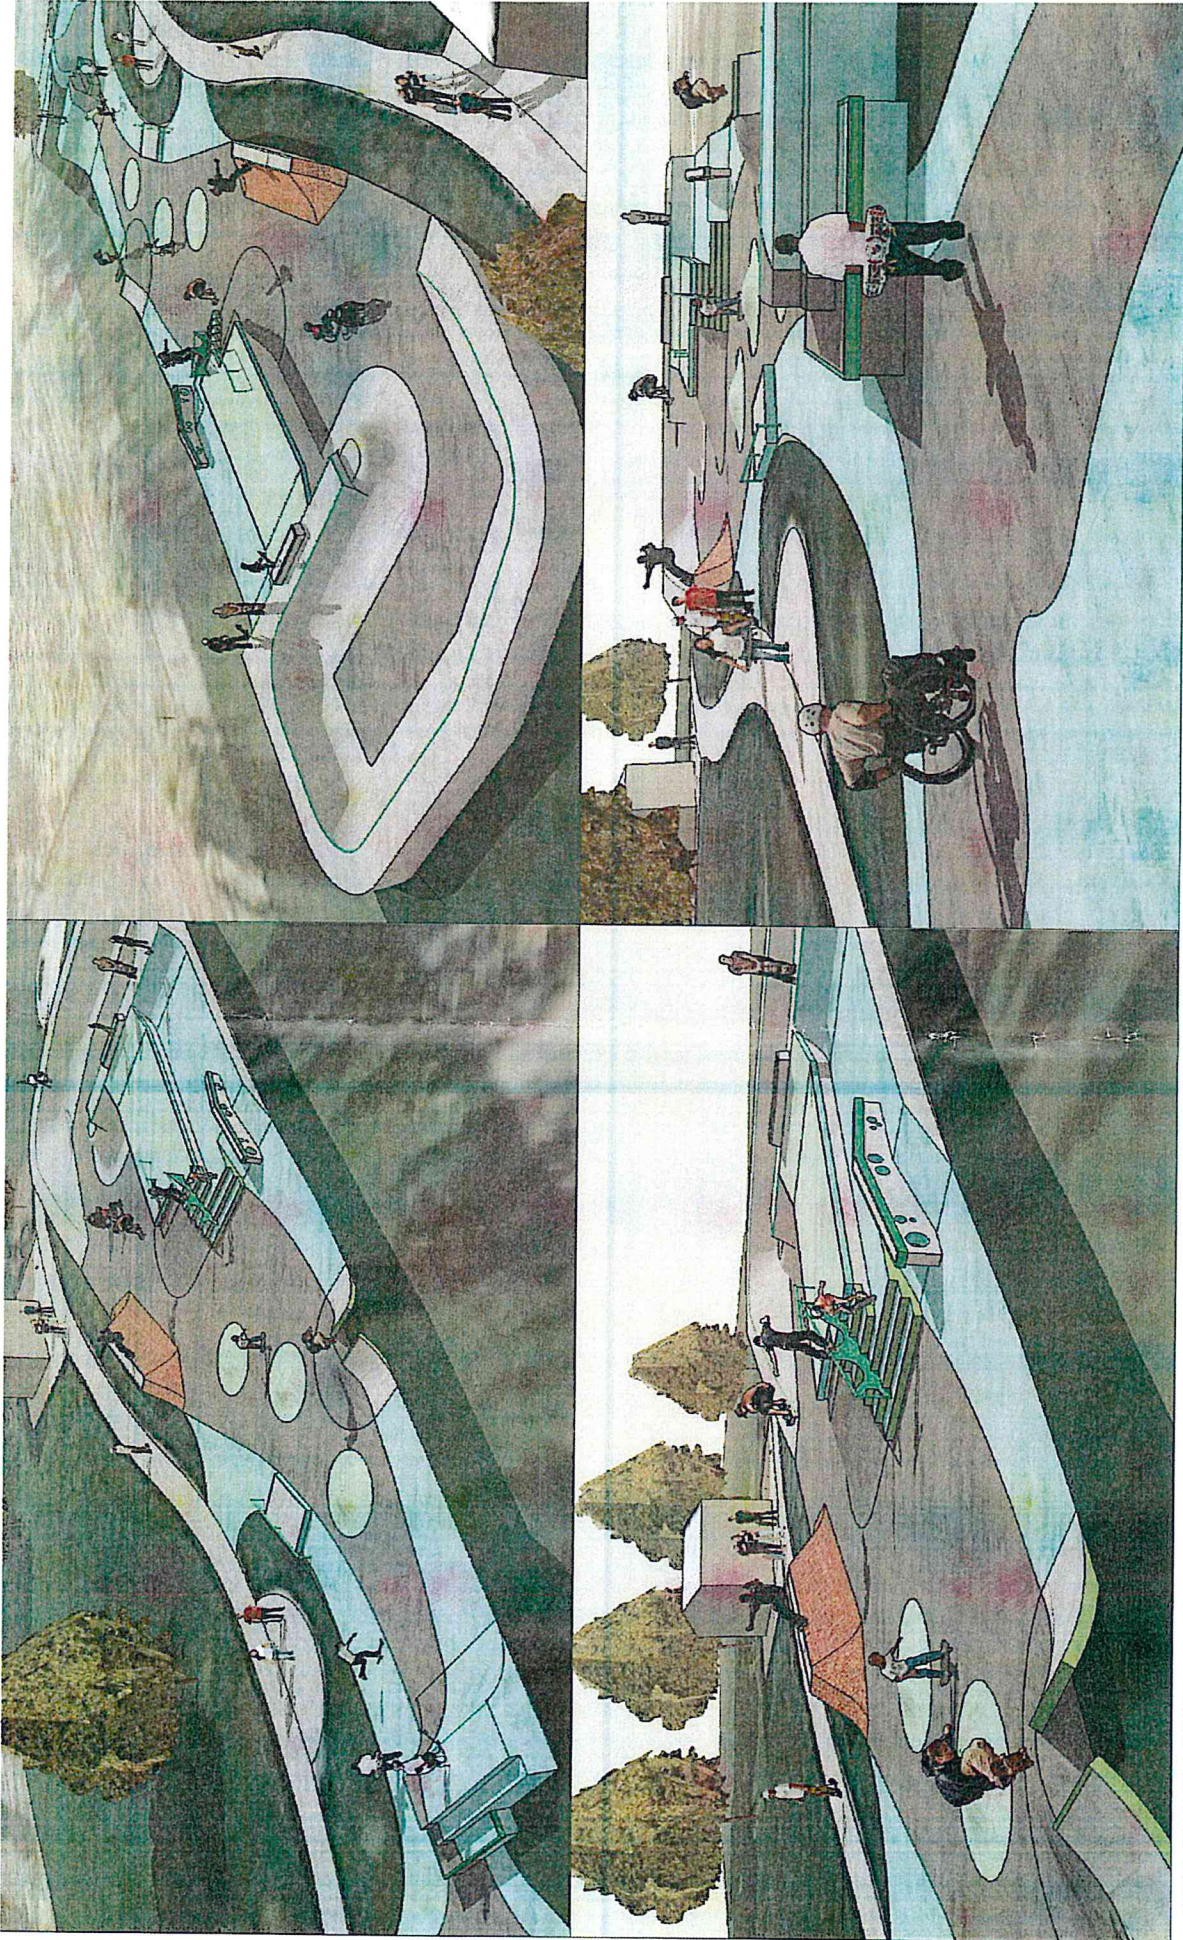

CITY OF RIO VISTA

VAL DE FLORES SKATE PARK DESIGN CONCEPT FINAL DESIGN

CITY OF RIO VISTA

VAL DE FLORES SKATE PARK DESIGN PERSPECTIVES

FINAL DESIGN